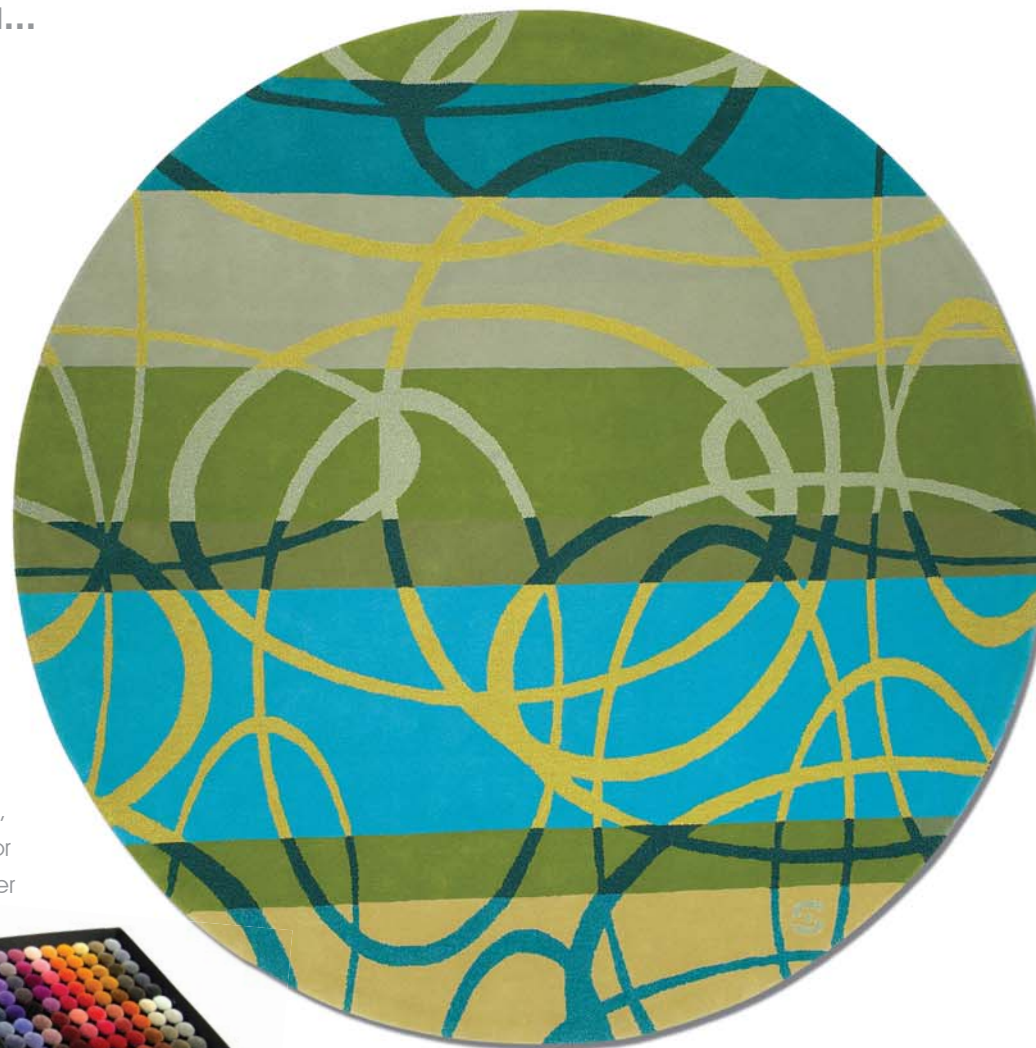

# custom color area rugs

by **DELLAROBBI**A

**We've taken the best of contemporary art and thrown it on the floor. Welcome to Dellarobbia...**

Dellarobbia offers hand tufted 100% New Zealand pure wool in many designs and textural constructions. A full color palette of 200 yarn colors are available for custom colorization to meet your design needs.

**Customize the way you like it.**

Area rugs can be made in any size, shape and color.

Rectangle

Square

Circle

**Have you pointed and clicked lately?**

**Online Area Rug Custom Color Program**

We also offer an online rug program that will help you create your own custom color area rugs. Sign up today and let our online design program do the work for you. For more information, visit [www.dellarobbiarugs.com](http://www.dellarobbiarugs.com) or call our customer representative at (951) 372-9199. **You're just a "Point & Click" away from great design!**